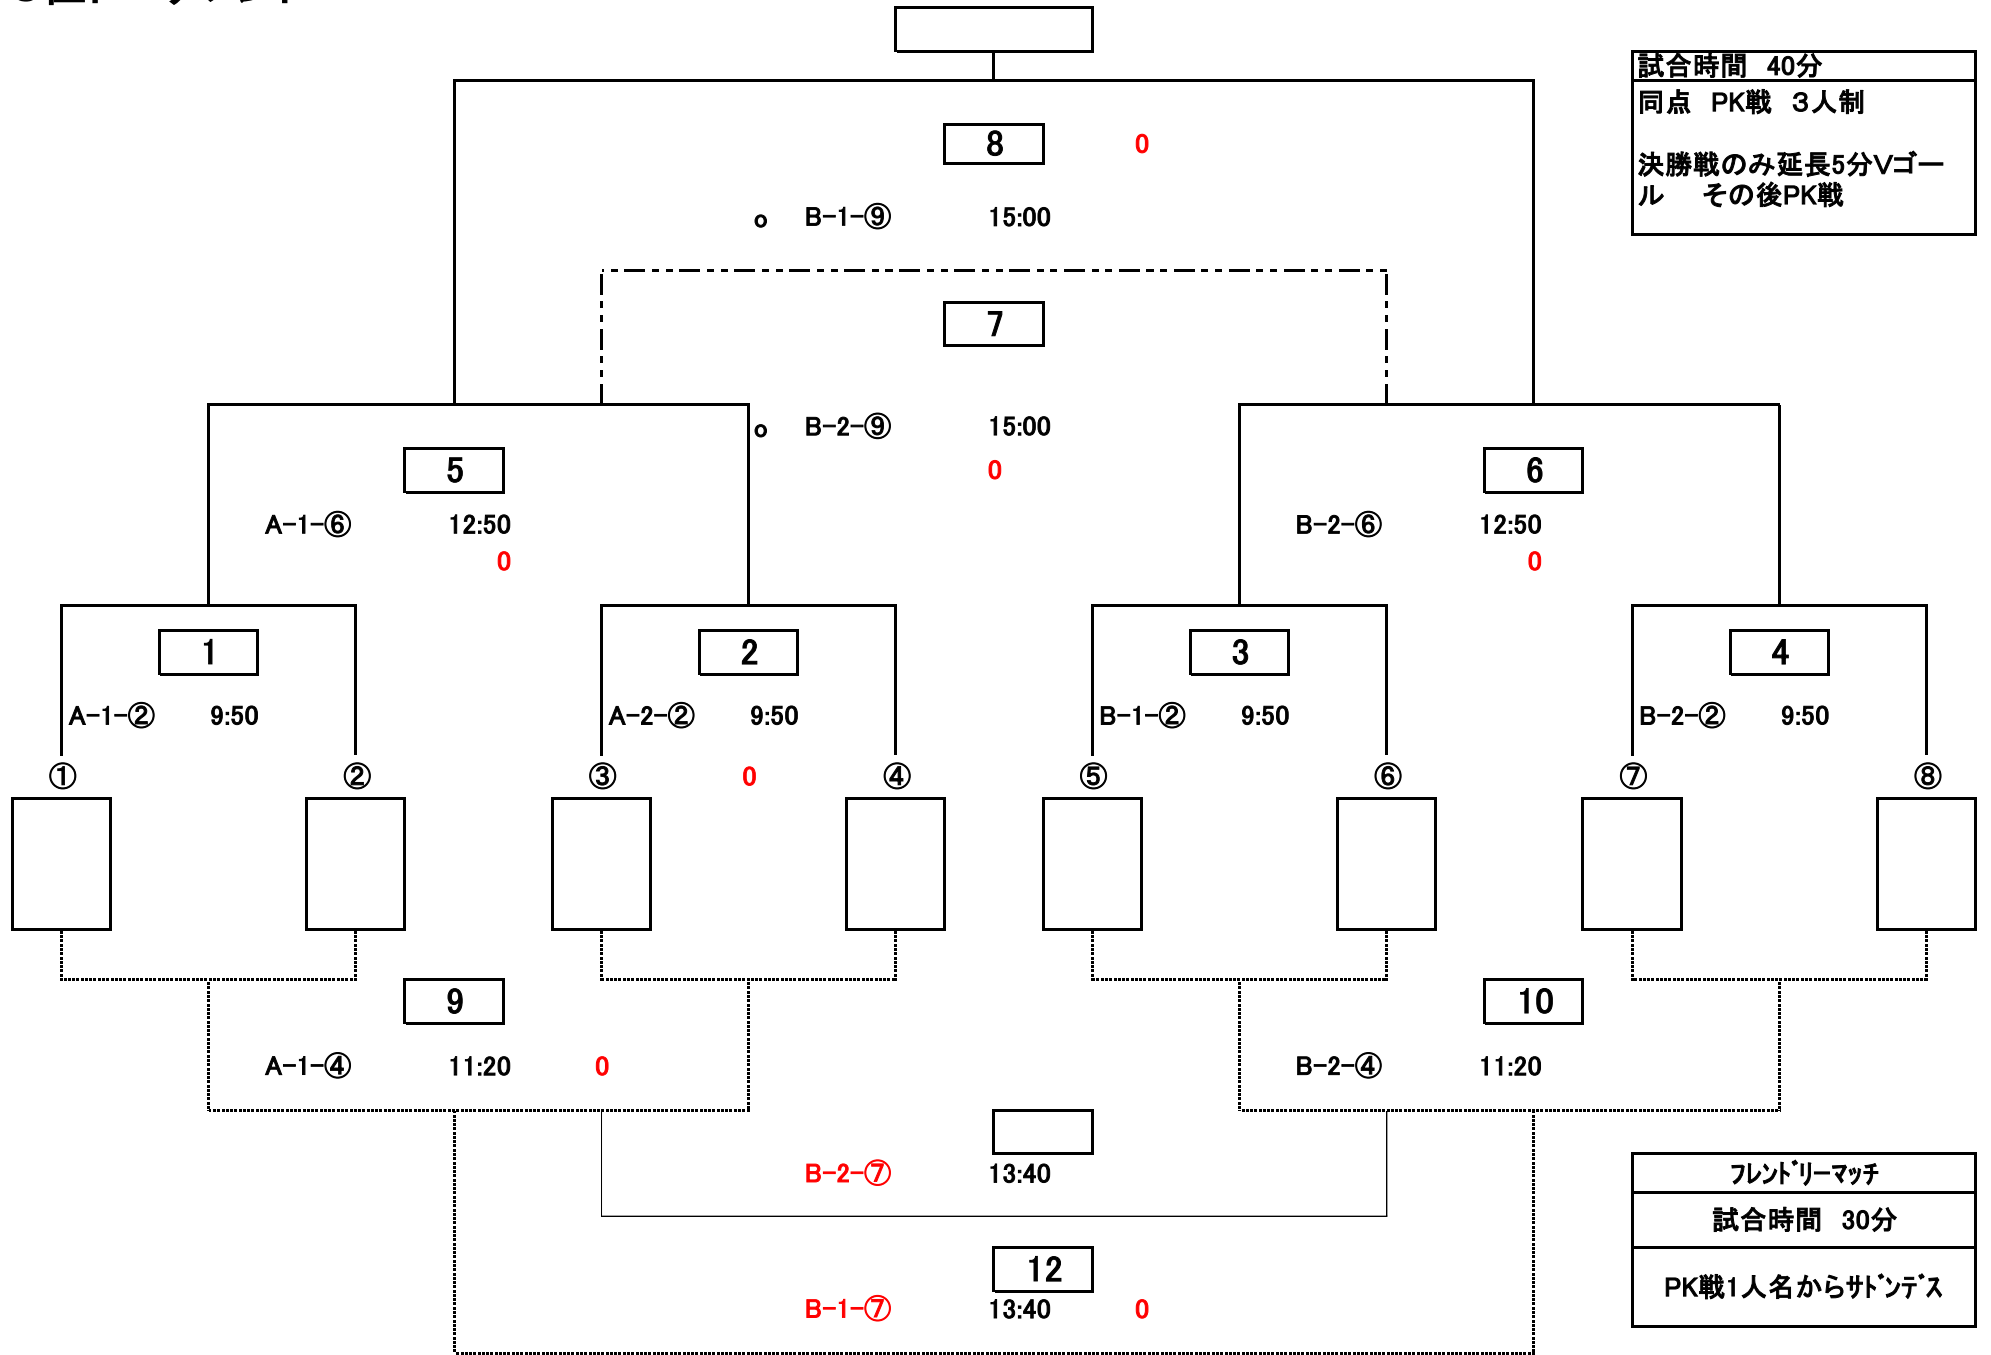

7月9日(日)2日目
3位トーナメント